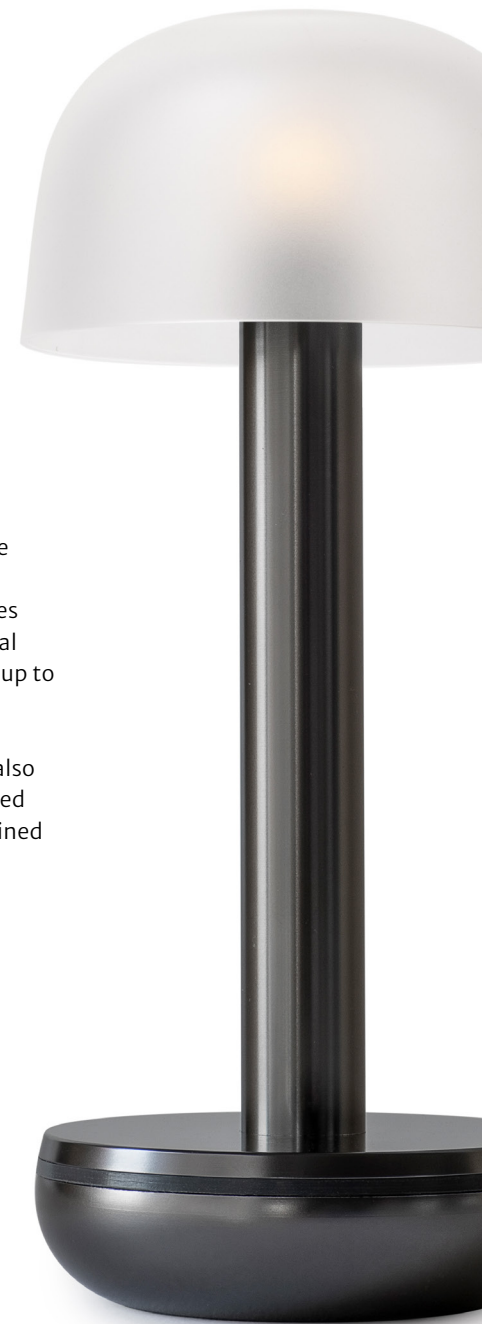

A new addition to the Two family has an expertly crafted smoked glass shade, generating more light all around. Together with its metal mesh diffuser this provides a candle-like view of the looped filament. Elegant. Modern. Stylish.

Two Titanium - Smoked glass

New

New

TWO frosted glass

The Humble Two is a portable, dimmable tablelight with a signature refined look. To create its slim silhouette, the batteries were reconfigured to fit inside the central column. Fully charged they can produce up to 96 hours of light.

Next to working with smoked glass, we also created a frosted shade. Its classy diffused light combined with the perfectly machined metal parts gives the lamp a nostalgic, almost art-deco feel.

Two Gold - Frosted glass

New

TWO aluminium

The Humble Two is a portable, dimmable tablelight with a signature refined look. To create its slim silhouette, the batteries were reconfigured to fit inside the central column. Fully charged they can produce up to 96 hours of light.