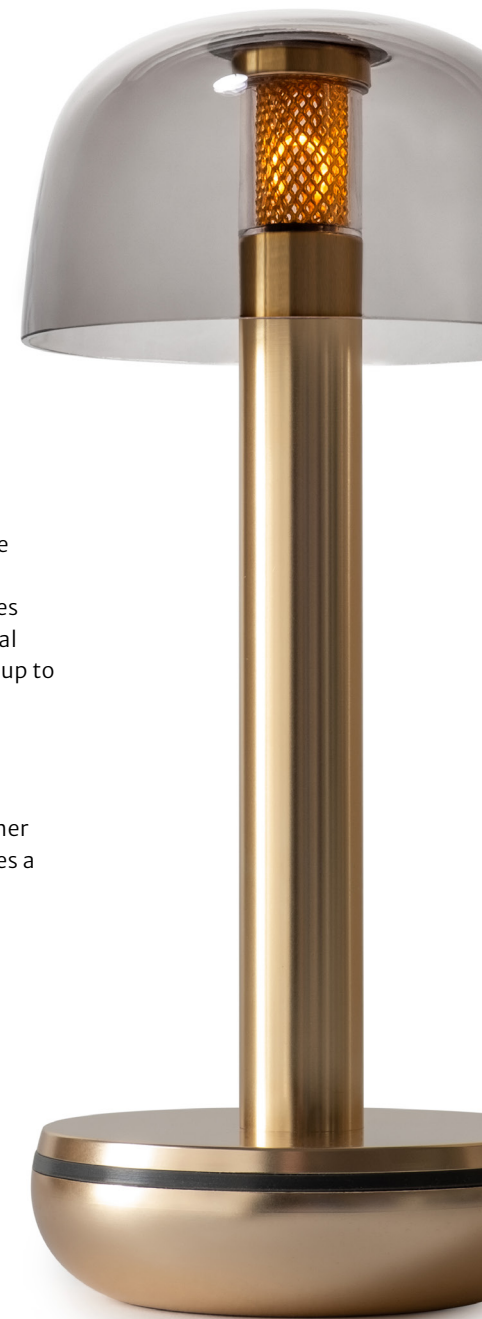

Want to integrate your Humble light into your smart home?

The new Humble One S is compatible with all major Zigbee 3.0 systems and let's you control your lights by app, voice or physical switch. Available in 5 classic finishes.

For more information and a complete list of compatible systems, please check out the link on the left.

One S - Black wood & Walnut

New

New

TWO smoked glass

The Humble Two is a portable, dimmable tablelight with a signature refined look. To create its slim silhouette, the batteries were reconfigured to fit inside the central column. Fully charged they can produce up to 96 hours of light.

A new addition to the Two family has an expertly crafted smoked glass shade, generating more light all around. Together with its metal mesh diffuser this provides a candle-like view of the looped filament. Elegant. Modern. Stylish.

Two Titanium - Smoked glass

New

New

TWO frosted glass

The Humble Two is a portable, dimmable tablelight with a signature refined look. To create its slim silhouette, the batteries were reconfigured to fit inside the central column. Fully charged they can produce up to 96 hours of light.