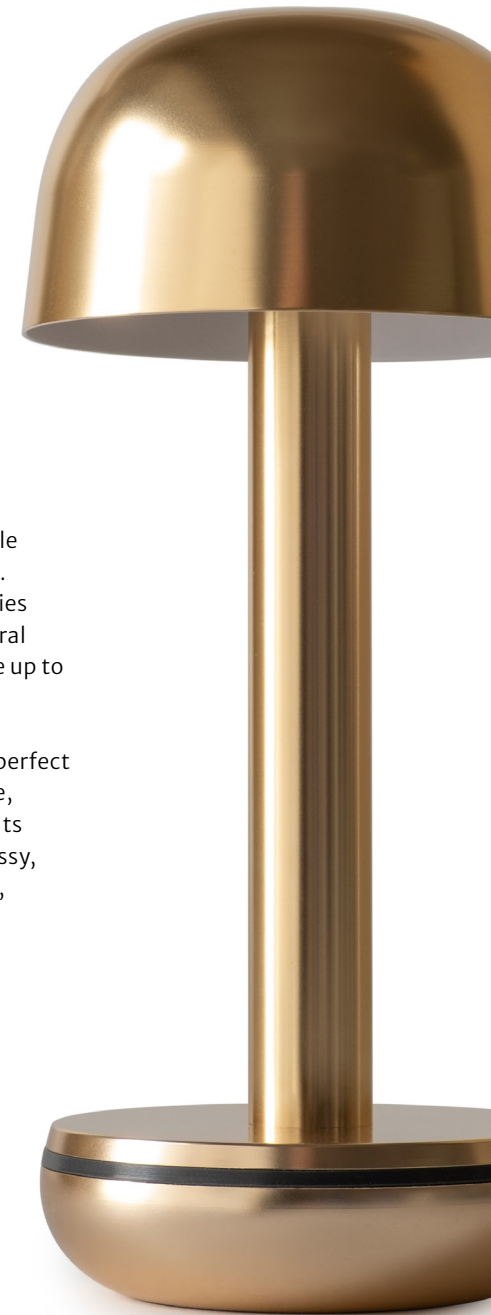

Two Gold - Frosted glass

TWO aluminium

The Humble Two is a portable, dimmable tablelight with a signature refined look. To create its slim silhouette, the batteries were reconfigured to fit inside the central column. Fully charged they can produce up to 96 hours of light.

With its matching aluminium shade, a perfect circle of light is directed onto your table, making it the ideal dinner companion. Its aluminum body is available in three classy, somewhat more sophisticated finishes, including gold, silver and titanium.